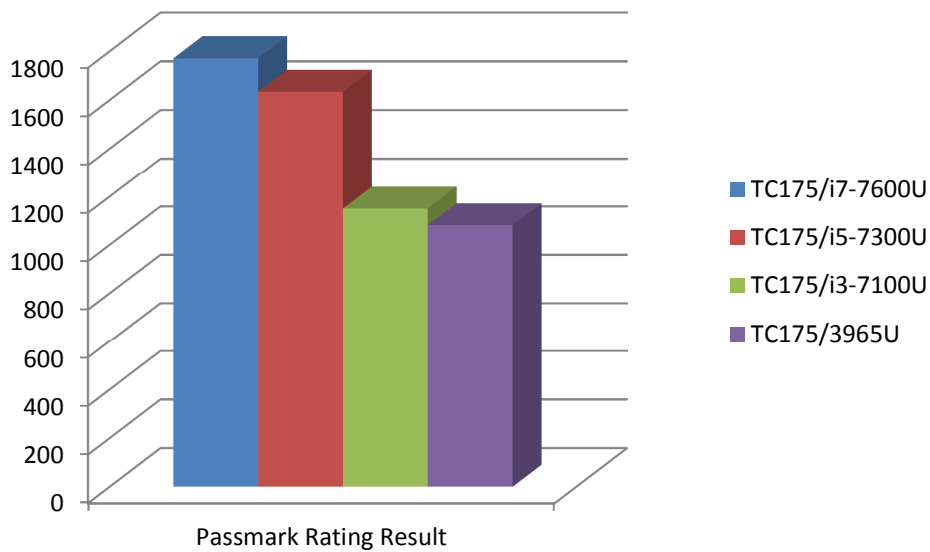

3.5 Passmark Performance Test 7.0

	TC175/i7-7600U	TC175/i5-7300U	TC175/i3-7100U	TC175/3965U
	045250	045251	045252	045253
Passmark Rating Result	1770.9	1634.2	1150.6	1081.3
CPU-Mark	2696.6	2390.7	1560.6	1503.7
2D-Grafics-Mark	428.6	419.1	304.3	277.3
3D-Grafics-Mark	823.4	805.5	718.2	591.8
Memory-Mark	2677.3	2291.5	1526.2	1502.4
Disk-Mark	3464.2	3445.9	3420.6	3468.7