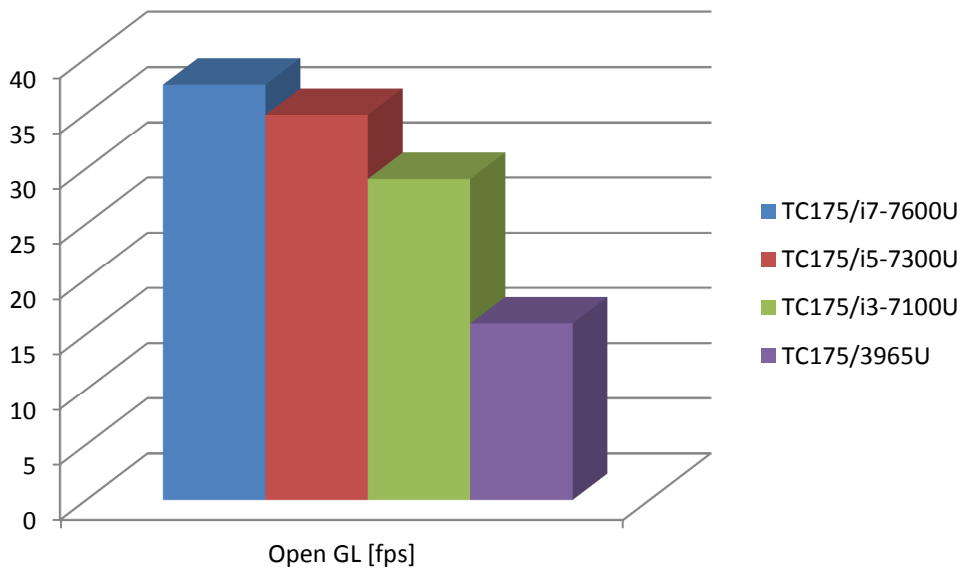

3.3 Cinebench Release 11.5

	TC175/i7-7600U	TC175/i5-7300U	TC175/i3-7100U	TC175/3965U
	045250	045251	045252	045253
Open GL [fps]	37.62	34.89	29.05	15.96
CPU [pts]	3.83	3.43	2.86	2.07