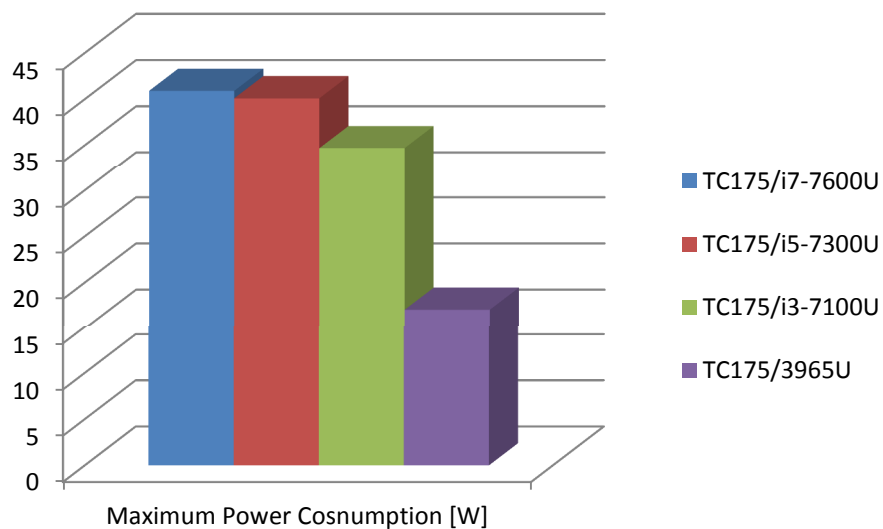

3.6 Power Consumption

	TC175/i7-7600U 045250	TC175/i5-7300U 045251	TC175/i3-7100U 045252	TC175/3965U 045253
Desktop Idle [W]	3.96	3.78	3.85	3.50
100% CPU [W]	22.62	21.20	16.43	11.05
100% GPU [W]	28.13	27.99	20.50	9.60
100% CPU & 100% GPU [W]	28.61	25.08	27.82	16.41
Maximum Power Consumption [W]	40.87	40.07	34.67	17.02
Suspend to RAM [W]	0.33	0.32	0.34	0.31