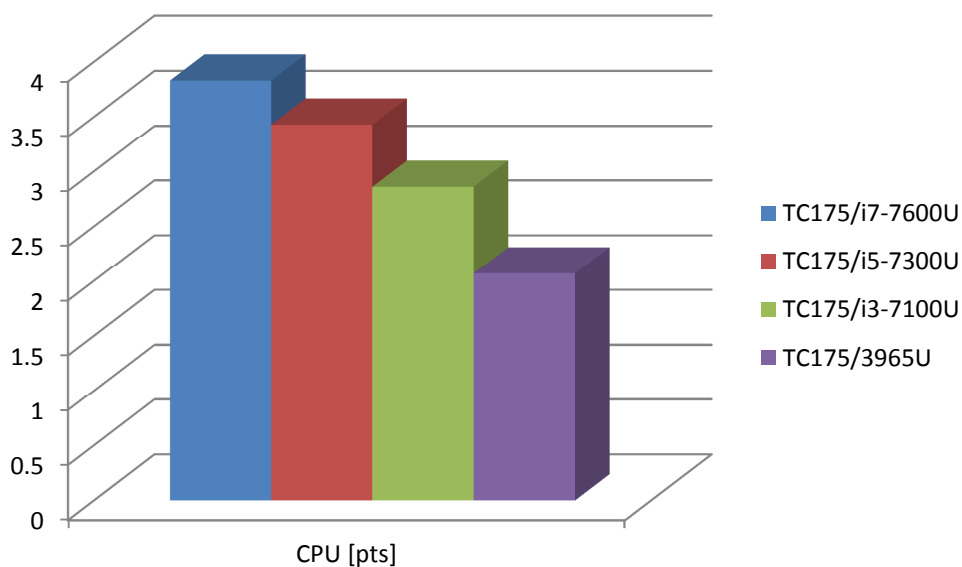

3.3 Cinebench Release 11.5

	TC175/i7-7600U	TC175/i5-7300U	TC175/i3-7100U	TC175/3965U
	045250	045251	045252	045253
Open GL [fps]	37.62	34.89	29.05	15.96
CPU [pts]	3.83	3.43	2.86	2.07