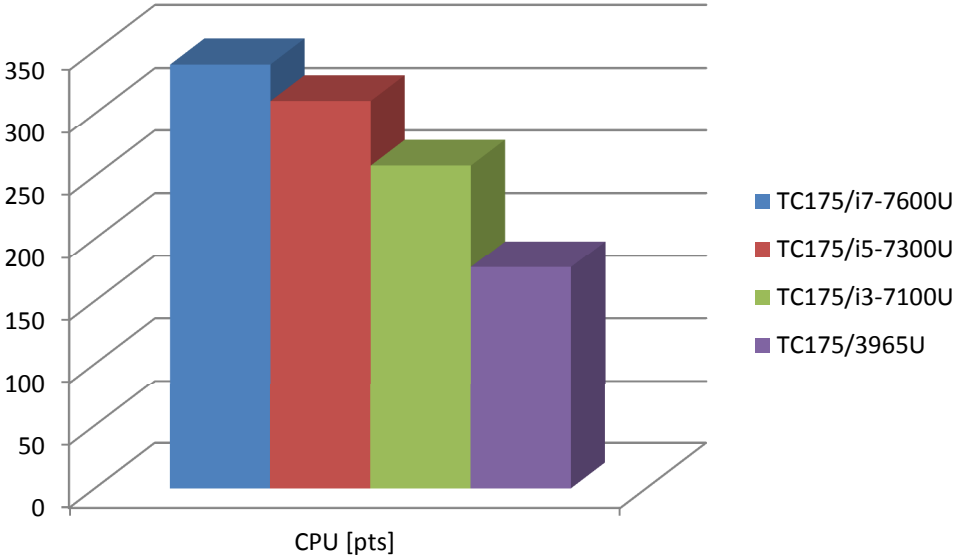

3.4 Cinebench Release 15

	TC175/i7-7600U	TC175/i5-7300U	TC175/i3-7100U	TC175/3965U
	045250	045251	045252	045253
Open GL [fps]	45.2	43.12	36.91	25.49
CPU [pts]	339	310	258	177