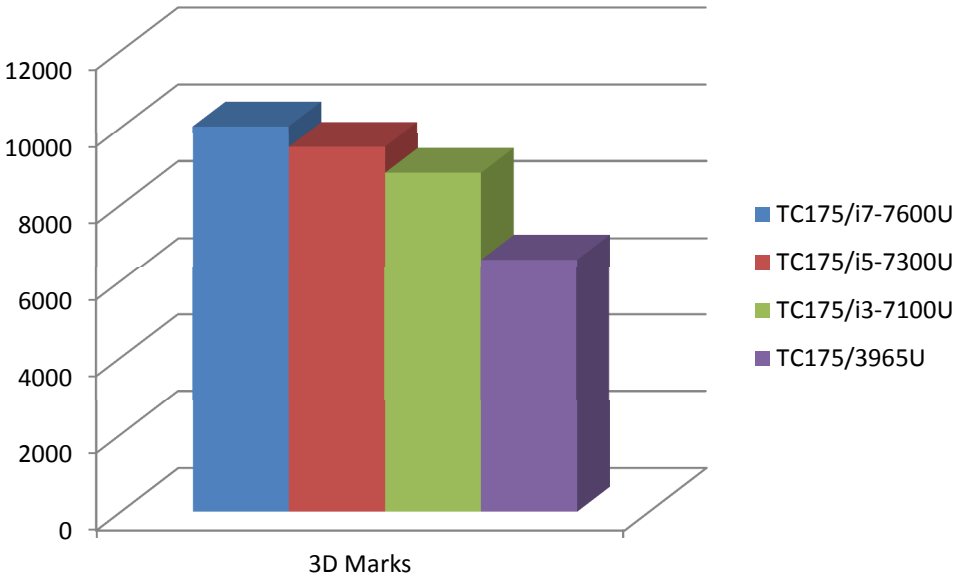

3.1 3D Mark06

	TC175/i7-7600U	TC175/i5-7300U	TC175/i3-7100U	TC175/3965U
	045250	045251	045252	045253
3D Marks	10037	9505	8827	6574
SM2.0 Score	3512	3331	3181	2421
HDR/SM3.0 Score	4371	4215	3938	2851
CPU Score	4487	4385	3375	2592