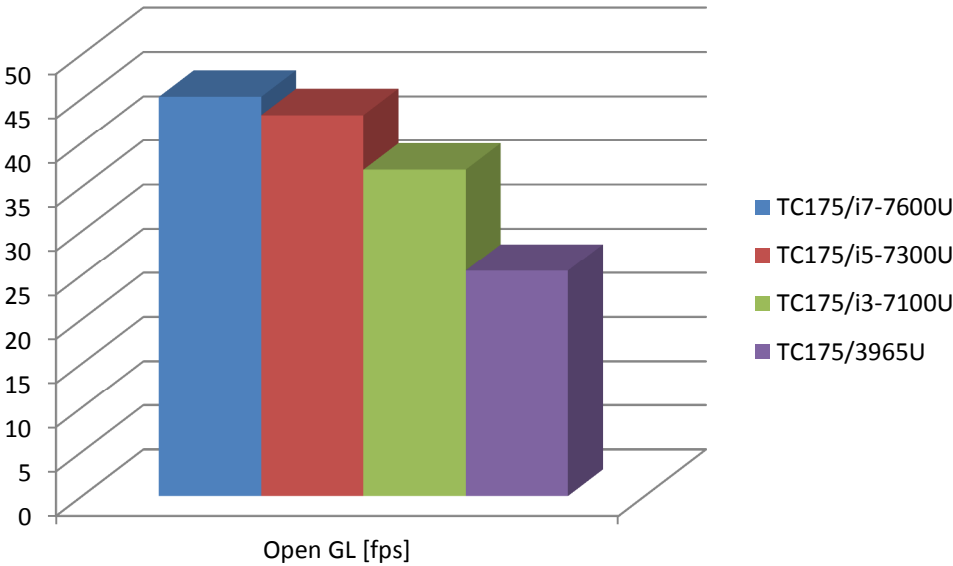

3.4 Cinebench Release 15

	TC175/i7-7600U	TC175/i5-7300U	TC175/i3-7100U	TC175/3965U
	045250	045251	045252	045253
Open GL [fps]	45.2	43.12	36.91	25.49
CPU [pts]	339	310	258	177