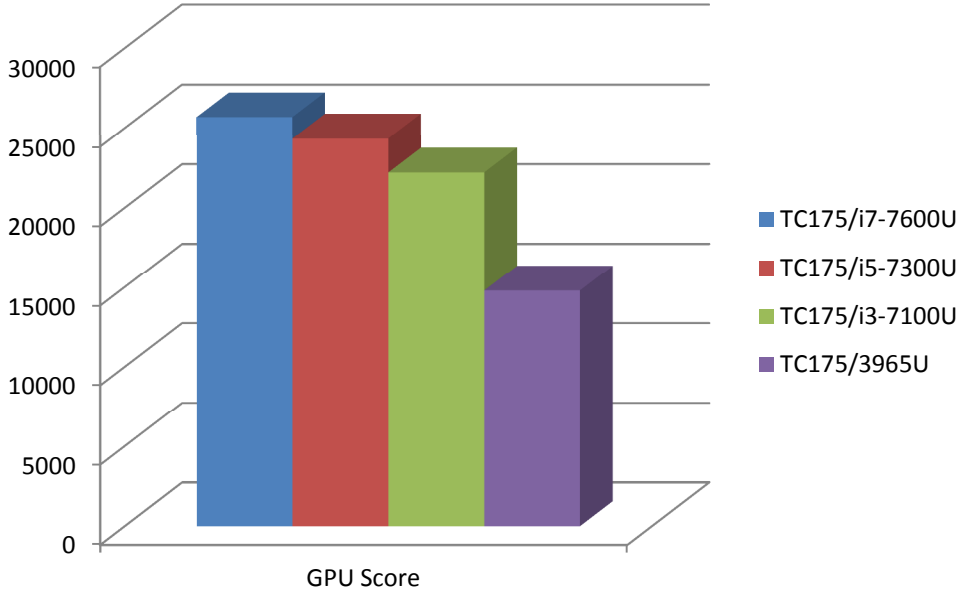

3.3 Cinebench Release 11.5

	TC175/i7-7600U	TC175/i5-7300U	TC175/i3-7100U	TC175/3965U
	045250	045251	045252	045253
Open GL [fps]	37.62	34.89	29.05	15.96
CPU [pts]	3.83	3.43	2.86	2.07