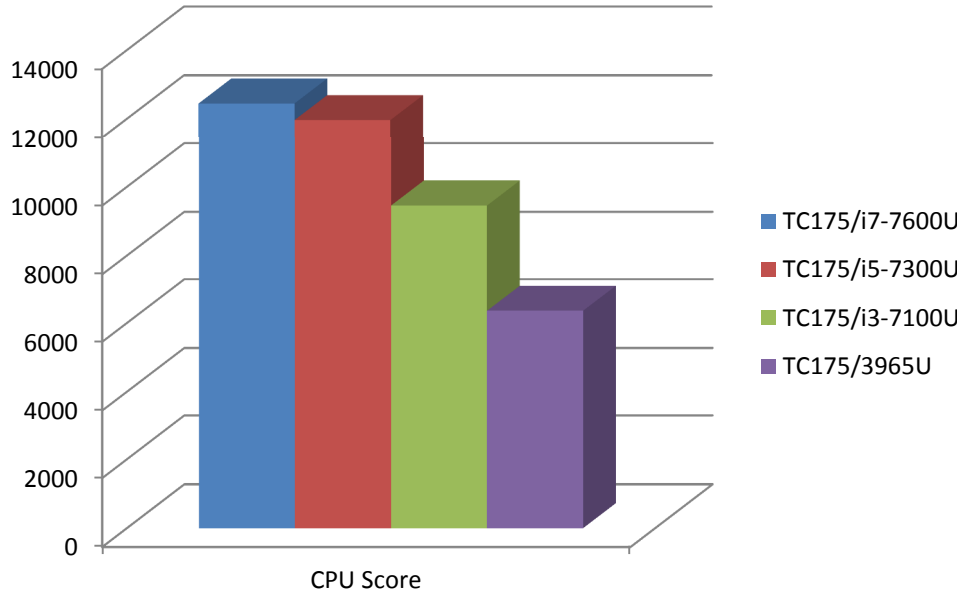

3.3 Cinebench Release 11.5

	TC175/i7-7600U	TC175/i5-7300U	TC175/i3-7100U	TC175/3965U
	045250	045251	045252	045253
Open GL [fps]	37.62	34.89	29.05	15.96
CPU [pts]	3.83	3.43	2.86	2.07