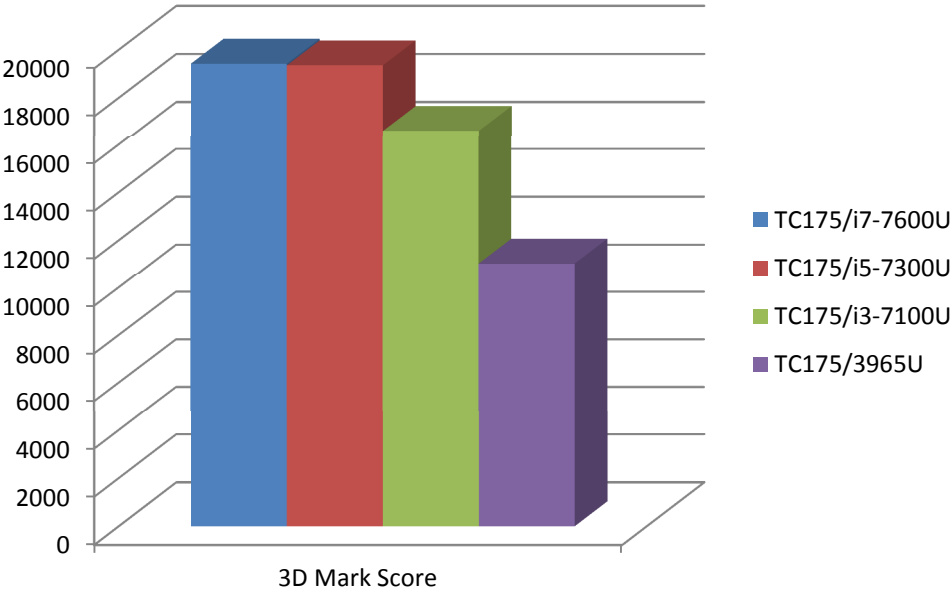

3.2 3D Mark Vantage (Entry)

	TC175/i7-7600U	TC175/i5-7300U	TC175/i3-7100U	TC175/3965U
	045250	045251	045252	045253
3D Mark Score	19417	19345	16610	11030
GPU Score	25688	24345	22211	14781
CPU Score	12453	11970	9456	6357